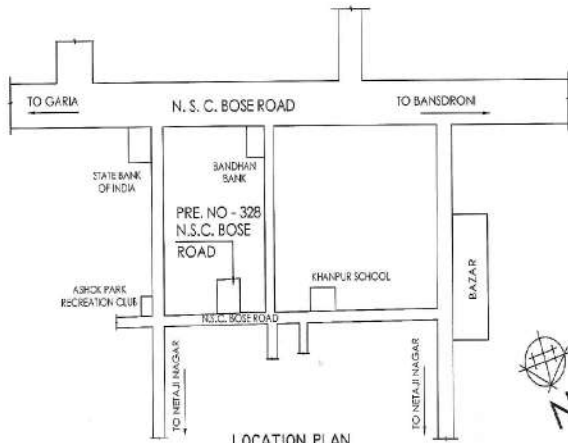

Premises No-445 Amrita Lal Mukherjee Road Kolkata-700063
Project Name-Sudhir Apartment

Latitude 22°27'59" N
Longitude 88°22'33.04" E

LOCATION PLAN
SCALE-1:4000

Kush Kundu
KUSH KUNDU (D.C.E.)
L.B.S. of K.M.C.
Lic No 1412/1
90E, Jadunath Ukil Road
Kolkata-700 041
SIGNATURE OF L.B.S.